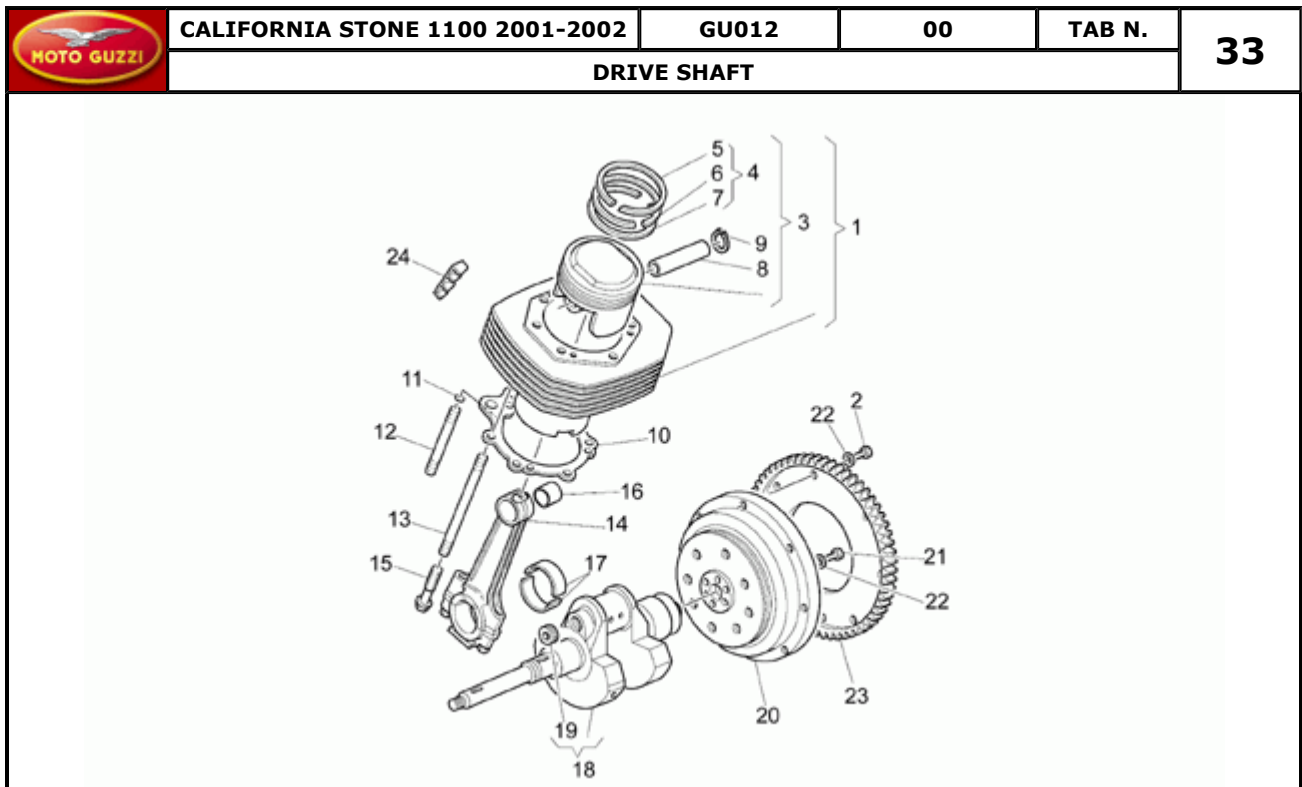

Pos.	Description	Year	I_M	Country	Version	Code	Q.ty	P.Cod.
1	Cylinder with piston	-	-	-	-	GU03060130	2	
2	Hex screw M8X20	-	-	-	-	GU98054420	8	
3	Piston assy	-	-	-	-	GU03060230	2	
4	Pistonring set	-	-	-	-	GU30060660	2	
5	Piston ring	-	-	-	-	GU30060760	2	
6	Piston ring	-	-	-	-	GU30060960	2	
7	Piston ring	-	-	-	-	GU30061060	2	
8	Piston pin	-	-	-	-	GU30061241	2	
9	Stop ring	-	-	-	-	GU90351038	4	
10	Gasket	-	-	-	-	GU14020865	2	
11	O-ring 9x2	-	-	-	-	GU90706094	4	
12	Stud bolt	-	-	-	-	GU12021800	4	
13	Stud bolt	-	-	-	-	GU12021700	8	
14	Connecting rod	-	-	-	-	GU01061530	2	
15	Connecting rod screw	-	-	-	-	GU37062206	4	
16	Bush	-	-	-	-	GU91112128	2	
17	Bearing half-shell	-	-	-	std	GU37062005	4	
	Bearing half-shell 0,254 mm	-	-	-	M	GU37062006	4	
	Bearing half-shell 0,508 mm	-	-	-	M	GU37062007	4	
	Bearing half-shell 0,762 mm	-	-	-	M	GU37062008	4	
18	Crankshaft cpl.	-	-	-	-	GU37064106	1	
19	Plug	-	-	-	-	GU37065405	1	
20	Flywheel cpl.	-	-	-	-	GU03067030	1	
21	Screw M8X25	-	-	-	-	GU12067701	6	
22	Washer 8,4X13X0,8	-	-	-	-	GU14615901	14	
23	Chain ring	-	-	-	-	GU17067900	1	
24	Anti-vibration plate	-	-	-	-	GU19025300	1