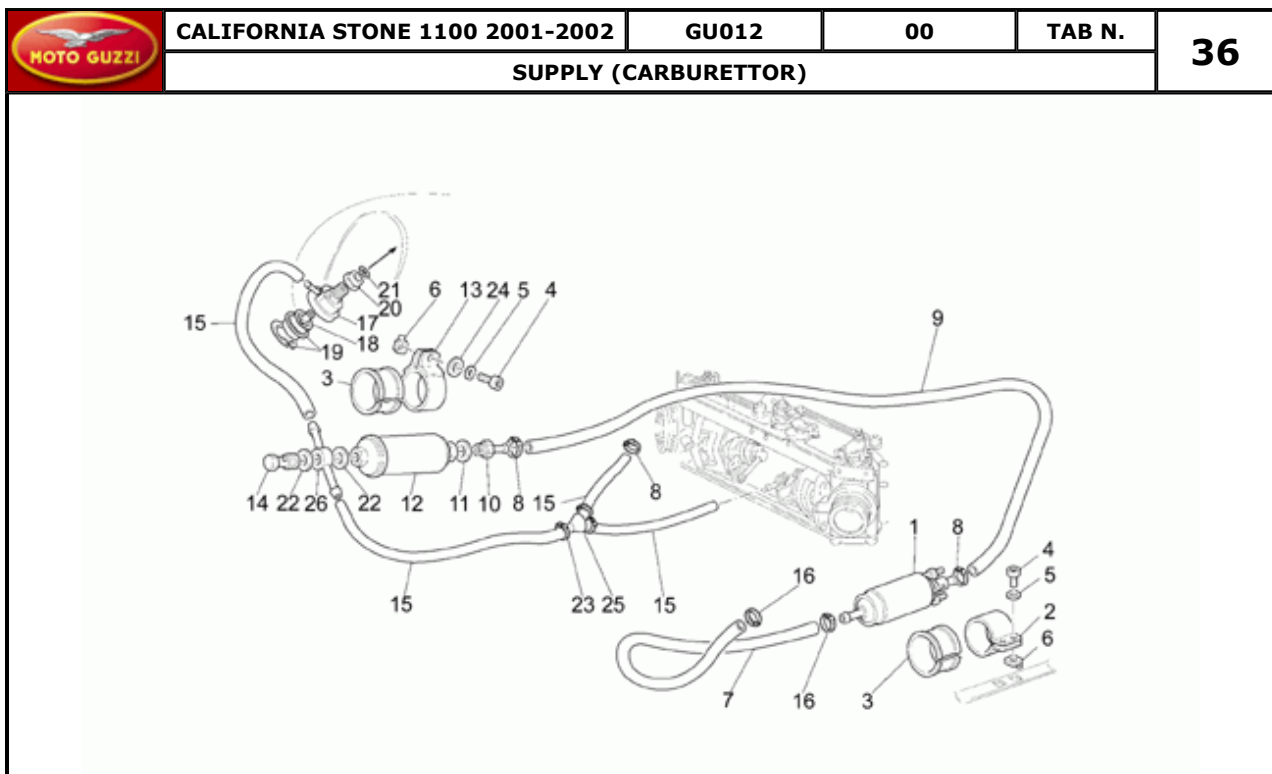

Pos.	Description	Year	I_M_	Country	Version	Code	Q.ty	P.Cod.
1	Fuel pump	-	-	-	-	GU29107261	1	
2	Hose clamp	-	-	-	-	GU29107360	1	
3	Rubber protection	-	-	-	-	GU29105860	2	
4	Screw	-	-	-	-	GU92682318	3	
5	Washer 6,4x12	-	-	-	-	GU03013800	3	
6	Captive nut	-	-	-	-	GU92660601	3	
7	Pipe	-	-	-	-	GU03106500	1	
8	Hose clamp	-	-	-	-	GU93305017	10	
9	Pipe from p"ump to filter	-	-	-	-	GU30106170	1	
10	Union	-	-	-	-	GU30106800	1	
11	Gasket 14,25	-	-	-	-	GU18161150	1	
12	Fuel filter M14xM12	-	-	-	-	GU29106061	1	
13	Hose clamp	-	-	-	-	GU29113860	1	
14	Special screw M12	-	-	-	-	GU29109161	1	
15	Pipe SAEJ30R9	-	-	-	-	GU00823952080	1	
16	Hose clamp	-	-	-	-	GU12157900	2	
17	Voltage regulator support	-	-	-	-	GU01112900	1	
18	Fuel pressure regulator	-	-	-	-	GU01112800	1	
19	Circlip	-	-	-	-	GU90272037	1	
20	Ring nut	-	-	-	-	GU30105200	1	
21	Gasket	-	-	-	-	GU90714104	1	
22	Gasket 12,25	-	-	-	-	GU12006400	2	
23	Hose clamp	-	-	-	-	GU28157950	3	
24	Washer 6,4x12x1,2	-	-	-	-	GU95100141	1	
25	3-way union	-	-	-	-	GU29106860	1	
26	2-way union	-	-	-	-	GU03107630	1