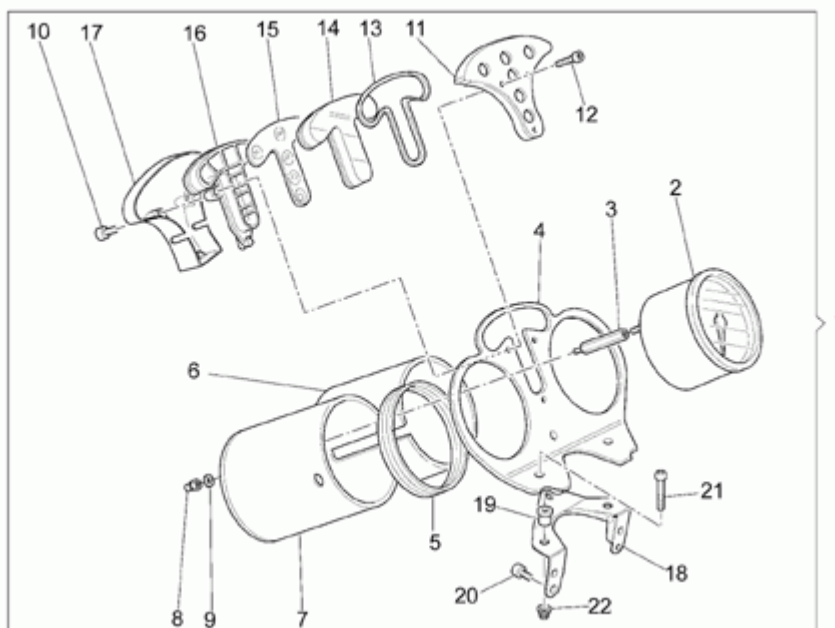

CALIFORNIA STONE 1100 2001-2002	GU012	00	TAB N.	07
	TACHOMETER				

Pos.	Description	Year	I_M_	Country	Version	Code	Q.ty	P.Cod.
1	Dashboard	-	-	-	-	GU03979645	1	
2	Electronic revolution counter	-	-	-	-	GU02767200	1	
3	Column nut 45mm	-	-	-	-	GU02763400	2	
4	Dashboard lower support	-	-	-	-	GU02764000	1	
5	Support rubber part	-	-	-	-	GU02762301	1	
6	Tachometer support	-	-	-	-	GU02761900	1	
7	Odometer support	-	-	-	-	GU02762000	1	
8	Hex socket screw M5X12	-	-	-	-	GU98230512	2	
9	Spring washer 5,3X10X0,5	-	-	-	-	GU95129100	2	
10	Screw	-	-	-	-	GU98872110	3	
11	Indicator light box	-	-	-	-	GU02766200	1	
12	Screw	-	-	-	-	GU98872115	3	
13	Gasket	-	-	-	-	GU02768200	1	
14	Protection	-	-	-	-	GU02768400	1	
15	Panel with lenses	-	-	-	-	GU02781100	1	
16	Indicator light box	-	-	-	-	GU02766300	1	
17	Lower cover	-	-	-	-	GU02766500	1	
18	Socket support	-	-	-	-	GU01766031	1	
19	Silent-block	-	-	-	-	GU93222020	3	
20	Hex socket screw M6x18	-	-	-	-	GU98692318	4	
21	Hex socket screw M6x20	-	-	-	-	GU98350310	3	
22	Nut	-	-	-	-	GU92650136	3