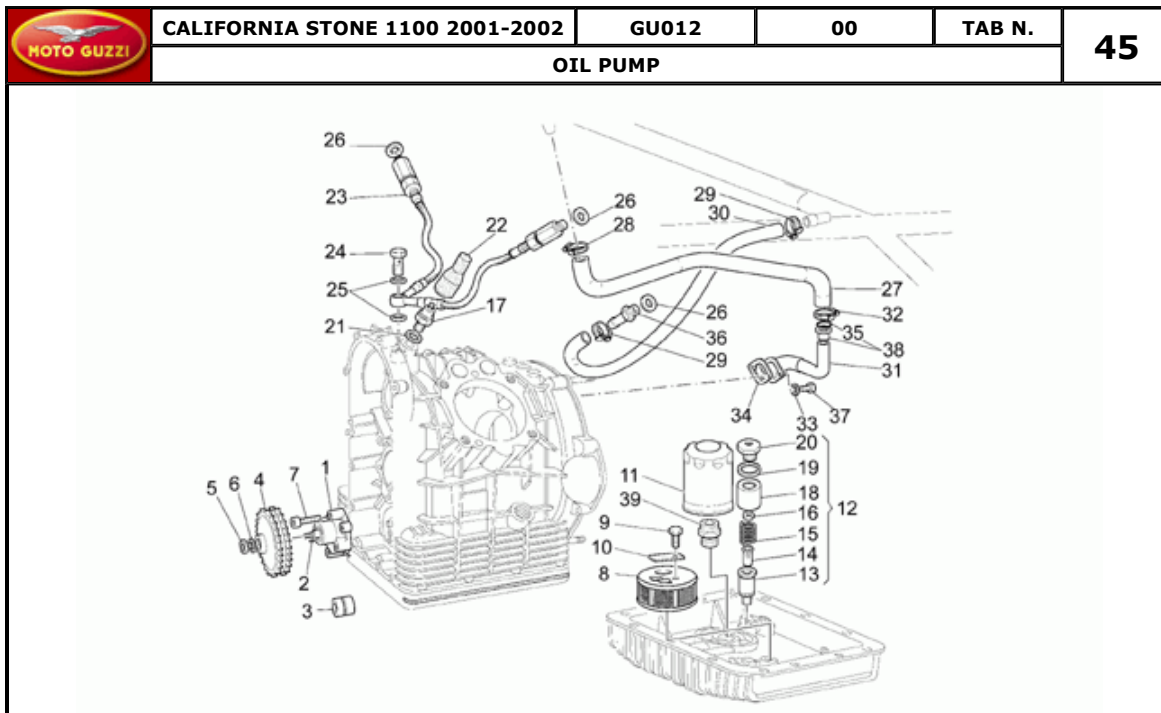

Pos.	Description	Year	I_M	Country	Version	Code	Q.ty	P.Cod.
1	Oil pump	-	-	-	-	GU30146400	1	
2	Transmission key	-	-	-	-	GU13148300	1	
3	Roller bearing 10x22x20	-	-	-	-	GU92252210	1	
4	Oil pump gear	-	-	-	-	GU30147700	1	
5	Nut	-	-	-	-	GU92602308	1	
6	Spring washer	-	-	-	-	GU95120085	1	
7	Hex socket screw M8x30	-	-	-	-	GU98682430	4	
8	Oil filter	-	-	-	-	GU14152200	1	
9	Hex screw M6X16	-	-	-	-	GU98084316	1	
10	Plate	-	-	-	-	GU95187006	1	
11	Oil filter	-	-	-	-	GU30153000	1	
12	Oil valve cpl.	-	-	-	-	GU03158200	1	
13	Valve body	-	-	-	-	GU30158701	1	
14	Piston	-	-	-	-	GU30150900	1	
15	Spring	-	-	-	-	GU94321079	1	
16	Washer 6,15x11x0,8	-	-	-	-	GU95008206	2	
17	Pressure sensor	-	-	-	-	GU17768750	1	
18	Cup	-	-	-	-	GU30158800	1	
19	Washer 18,25x24x1	-	-	-	-	GU18144350	2	
20	Plug	-	-	-	-	GU30159000	1	
21	Gasket 12,25	-	-	-	-	GU12006400	2	
22	Cap	-	-	-	-	GU12717600	1	
23	Pipe	-	-	-	-	GU01153602	1	
24	Screw	-	-	-	-	GU95990037	1	
25	Gasket 8,25x15x1	-	-	-	-	GU12154200	2	
26	Gasket	-	-	-	-	GU25656102	4	
27	Pipe	-	-	-	-	GU28157450	1	
28	Hose clamp	-	-	-	-	GU28157850	1	
29	Hose clamp	-	-	-	-	GU93306017	4	
30	Rubber pipe 12,5X7,8 5/16"	-	-	-	-	GU00823956080	1	
31	Breather pipe	-	-	-	-	GU01007200	1	
32	Hose clamp	-	-	-	-	GU12157800	1	
33	Washer 6,5x11x2	-	-	-	-	GU95120065	2	
34	Gasket	-	-	-	-	GU12007600	1	
35	Stop ring	-	-	-	-	GU65061300	1	
36	Union	-	-	-	-	GU28153960	2	
37	Hex screw M6x20	-	-	-	-	GU98084320	2	
38	Oil breather valve	-	-	-	-	GU28150560	1	
39	Union	-	-	-	-	GU30003800	1