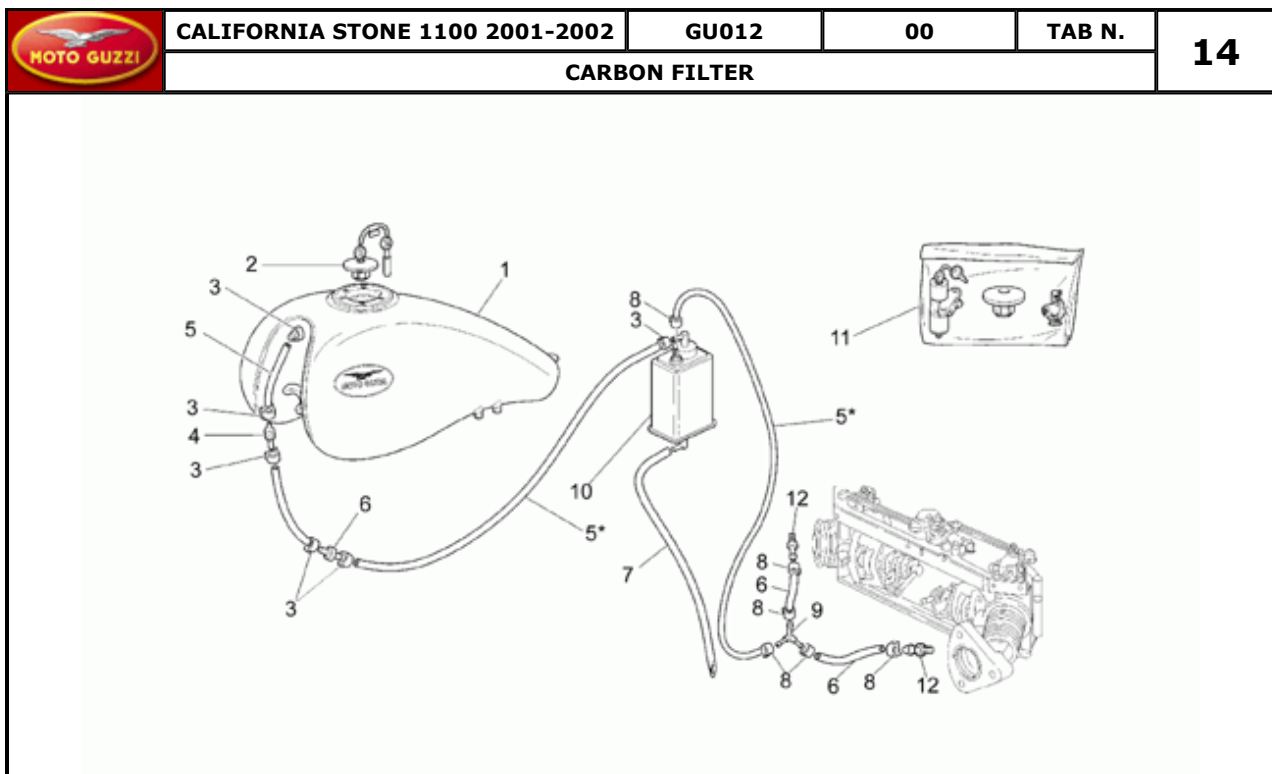

Pos.	Description	Year	I_M_	Country	Version	Code	Q.ty	P.Cod.
1	Fuel tank, grey	-	-	-	Stone	p.g	GU03100253	1
	Fuel tank orange	-	-	-	Stone	s.o	GU03100254	1
	Fuel tank white	-	-	-	Stone	c.w	GU03100255	1
	Fuel tank, black	-	-	-	Stone	a.b	GU89000391	1
	Fuel tank, black	-	-	-	02901N-Metal	bl	GU89000396	1
	Fuel tank	-	-	-	02901N-Metal	cr	GU89000397	1
	Fuel tank blank	-	-	-	-	gr	GU03100220	1
2	Tank cap	-	-	-	-	-	GU03103920	1
3	Hose clamp	-	-	-	-	-	GU29108550	4
4	Oil breather valve	-	-	-	-	-	GU29104985	1
5	Pipe SAEJ30R76X121/4"	-	-	-	-	-	GU00823956060	1
6	Pipe SAE30 R73/16"	-	-	-	-	-	GU00823956050	1
7	Rubber pipe 12,5X7,8 5/16"	-	-	-	-	-	GU00823956080	1
8	Hose clamp D9	-	-	-	-	-	GU61108500	6
9	3-way union	-	-	-	-	-	GU29106660	1
10	Carbon filter	-	-	-	-	-	GU01116031	1
11	Lock hardware kit	-	-	-	-	-	GU03736820	1
12	Union	-	-	-	-	-	GU30115220	2