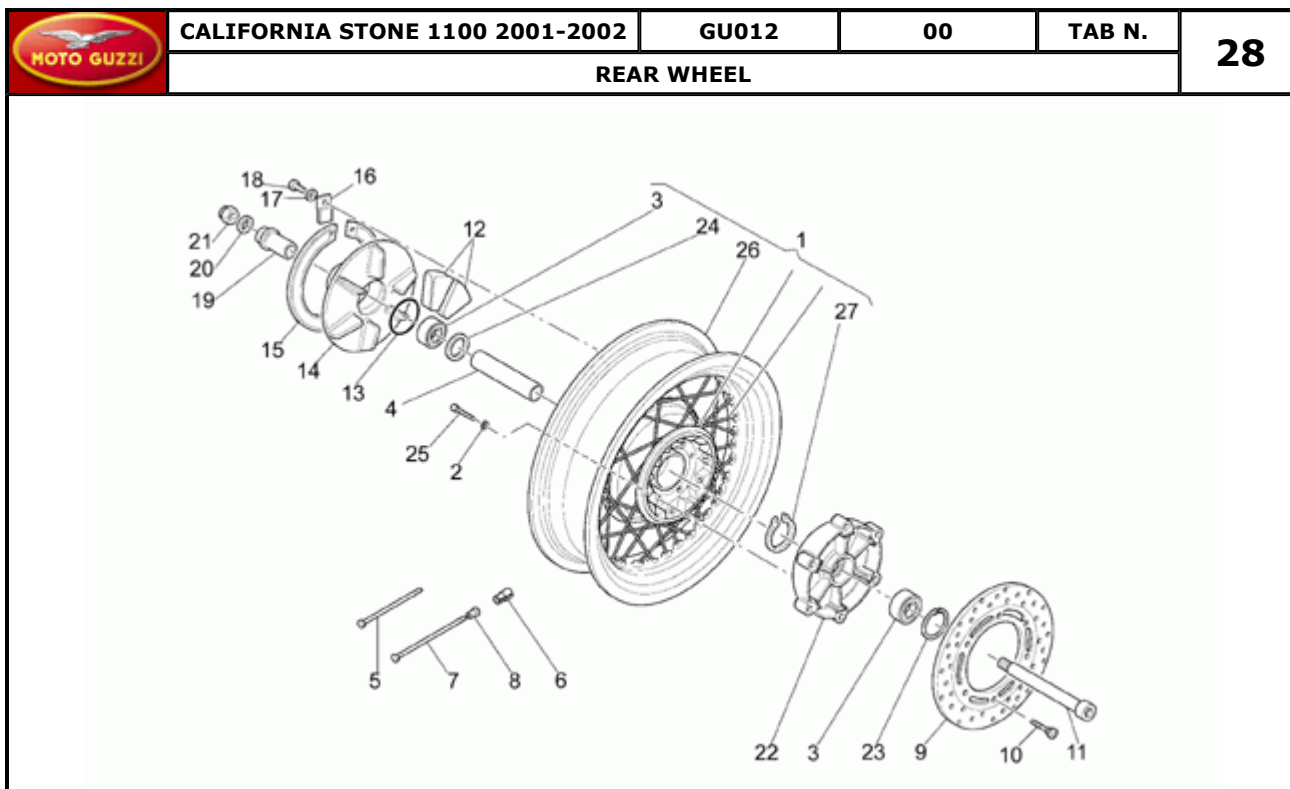

Pos.	Description	Year	I_M_	Country	Version	Code	Q.ty	P.Cod.
1	Rear wheel 3,50x17"	-	-	-	-	GU03630650	1	
2	Washer 8,4X13X0,8	-	-	-	-	GU14615901	6	
3	Ball bearing 20X47X14	-	-	-	-	GU92204220	2	
4	Spacer	-	-	-	-	GU14634051	1	
5	Short spoke	-	-	-	-	GU30631160	20	
6	Counterweight 15 gr.	-	-	-	-	GU12616101	1	
	Counterweight 20 gr.	-	-	-	-	GU12616102	1	
	Counterweight 30 gr.	-	-	-	-	GU12616103	1	
7	Long spoke	-	-	-	-	GU30631430	20	
8	Nipple	-	-	-	-	GU03611740	40	
9	Rear brake disc gold	-	-	-	-	GU03635700	1	
10	Screw	-	-	-	-	GU30611460	6	
11	Rear wheel spindle	-	-	-	-	GU03633350	1	
12	Rubber cush drive hub	-	-	-	-	GU01336800	12	
13	O-ring	-	-	-	-	GU90706490	1	
14	Flexible coupling disc	-	-	-	-	GU30335260	1	
15	Snap ring	-	-	-	-	GU14335303	1	
16	Plate	-	-	-	-	GU17335950	1	
17	Washer 6,4x12	-	-	-	-	GU03013800	1	
18	Screw	-	-	-	-	GU98054312	1	
19	Spacer	-	-	-	-	GU03634150	1	
20	Washer 19x34x3	-	-	-	-	GU95008219	1	
21	Nut	-	-	-	-	GU92630718	1	
22	Plate holder hub	-	-	-	-	GU03632440	1	
23	Circlip 47X50,5	-	-	-	-	GU90272047	1	
24	Cup	-	-	-	-	GU17633550	1	
25	Screw M8x30	-	-	-	-	GU98822430	6	
26	Rear wheel 3,50x17"	-	-	-	-	GU03630740	1	
27	Circlip	-	-	-	-	GU90271055	1