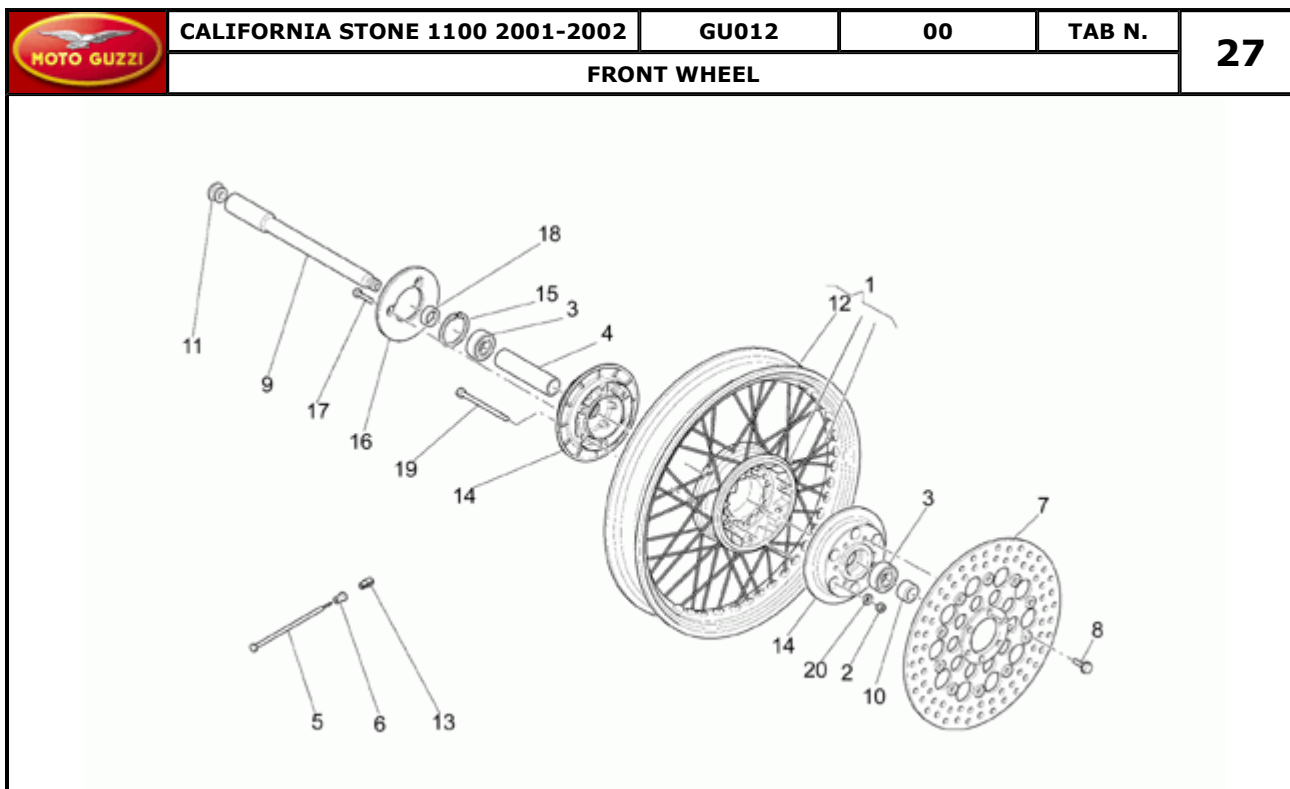

Pos.	Description	Year	I_M_	Country	Version	Code	Q.ty	P.Cod.
1	Front wheel 2,50x18"	-	-	-	-	GU03610340	1	
2	Nut	-	-	-	-	GU92630508	6	
3	Ball bearing 20X47X14	-	-	-	-	GU92204220	2	
4	Spacer	-	-	-	-	GU29615260	1	
5	Spoke	-	-	-	-	GU03611640	40	
6	Nipple	-	-	-	-	GU03611741	40	
7	Front brake disc	-	-	-	-	GU37613305	1	
8	Screw w/ flange M8x20	-	-	-	-	GU03611445	6	
9	Front wheel spindle	-	-	-	-	GU03614101	1	
10	LH spacer	-	-	-	-	GU03616340	1	
11	Plug 15 mm	-	-	-	-	GU93180111	1	
12	Front wheel 2,50x18"	-	-	-	-	GU03610840	1	
13	Counterweight 15 gr.	-	-	-	-	GU12616101	1	
	Counterweight 20 gr.	-	-	-	-	GU12616102	1	
	Counterweight 30 gr.	-	-	-	-	GU12616103	1	
14	Flange	-	-	-	-	GU03620340	2	
15	Circlip 47X50,5	-	-	-	-	GU90272047	1	
16	Cover	-	-	-	-	GU03584440	1	
17	Screw	-	-	-	-	GU98370812	3	
18	Spacer	-	-	-	-	GU03615640	1	
19	Screw M8x80	-	-	-	-	GU98082480	6	
20	Washer 8,4X13X0,8	-	-	-	-	GU14615901	6