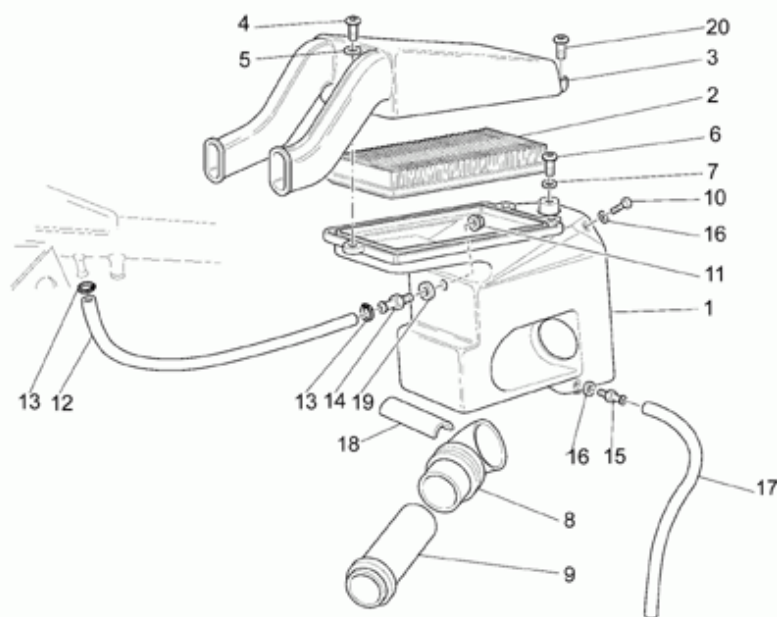

CALIFORNIA STONE 1100 2001-2002	GU012	00	TAB N.	13
	AIR FILTER				

Pos.	Description	Year	I_M_	Country	Version	Code	Q.ty	P.Cod.
1	Air box	-	-	-	-	GU30114060	1	
2	Air filter	-	-	-	-	GU30113600	1	
3	Filter cover	-	-	-	-	GU30113460	1	
4	Screw M5X30	-	-	-	-	GU98620230	1	
5	Washer	-	-	-	-	GU95000205	3	
6	Screw	-	-	-	-	GU98230612	1	
7	Washer 6,4x12	-	-	-	-	GU03013800	2	
8	Union	-	-	-	-	GU30114660	2	
9	Hand cone-type	-	-	-	-	GU30114560	2	
10	Hex socket screw M5X10	-	-	-	-	GU98350210	1	
11	Nut	-	-	-	-	GU92660208	1	
12	Rubber pipe 12,5X7,8 5/16"	-	-	-	-	GU00823956080	1	
13	Hose clamp	-	-	-	-	GU93305017	2	
14	Union	-	-	-	-	GU29116960	1	
15	Union	-	-	-	-	GU29115860	1	
16	Gasket	-	-	-	-	GU90714053	2	
17	Rubber pipe 5X9	-	-	-	-	GU00823944050	1	
18	Rubber half-pipe	-	-	-	-	GU95985223	1	
19	Gasket	-	-	-	-	GU90714082	1	
20	Screw M5x25	-	-	-	-	GU98620225	2