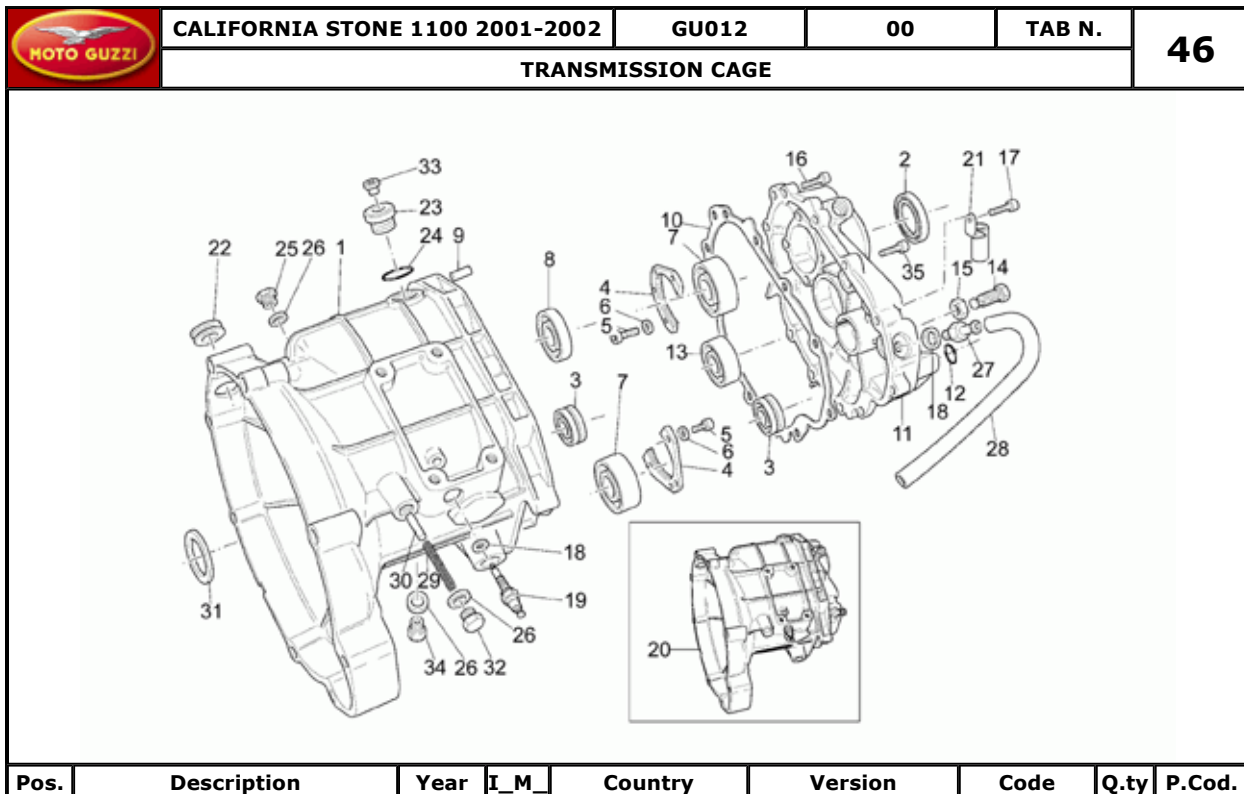

Pos.	Description	Year	I_M_	Country	Version	Code	Q.ty	P.Cod.
1	Gearbox black	-	-	-	-	GU03200260	1	
2	Gasket ring 35x47x7	-	-	-	-	GU90403547	1	
3	Roller bearing 17x35x15	-	-	-	-	GU92256218	2	
4	Plate	-	-	-	-	GU14213803	2	
5	Hex socket screw M6x16	-	-	-	-	GU98682316	6	
6	Washer 6,4x10x0,7	-	-	-	-	GU14217901	6	
7	Ball bearing AF/AS 25x52	-	-	-	-	GU92218424	2	
8	Roller bearing AS 17x47x14	-	-	-	-	GU92234717	1	
9	Pin	-	-	-	-	GU95512081	2	
10	Gasket	-	-	-	-	GU14201110	1	
11	Case cover black	-	-	-	-	GU03200860	1	
12	O-ring 13,95x2,92	-	-	-	-	GU90706140	1	
13	Ball bearing AP 17x47x14	-	-	-	-	GU92201417	1	
14	Screw	-	-	-	-	GU14237800	1	
15	Low nut M12x1,25	-	-	-	-	GU92606512	1	
16	Hex socket screw M6x25	-	-	-	-	GU98682325	9	
17	Hex socket screw M6x35	-	-	-	-	GU98680335	1	
18	Gasket 8,25x15x1	-	-	-	-	GU12154200	4	
19	Sensor	-	-	-	-	GU19207220	1	
20	Complete gearbox black	-	-	-	-	GU03991560	1	
21	Support	-	-	-	-	GU30424660	1	
22	Plug	-	-	-	-	GU93180220	1	
23	Oil plug	-	-	-	-	GU12022600	1	
24	O-ring 20,24X2,62	-	-	-	-	GU90706203	1	
25	Oil level plug	-	-	-	-	GU95980214	1	
26	Gasket 10x18x1,5	-	-	-	-	GU01528930	3	
27	Oil breather valve	-	-	-	-	GU14204955	1	
28	Rubber pipe 12,5X7,8 5/16"	-	-	-	-	GU00823956080	1	
29	Lever return spring	-	-	-	-	GU94321067	1	
30	Pawl	-	-	-	-	GU28234700	1	
31	Gasket ring 35x47x7/6,5	-	-	-	-	GU90403548	1	
32	Plug	-	-	-	-	GU95980610	1	
33	Plug	-	-	-	-	GU93180245	1	
34	Oil unload plug M10X1	-	-	-	-	GU31003766	1	
35	Screw	-	-	-	-	GU98822325	1